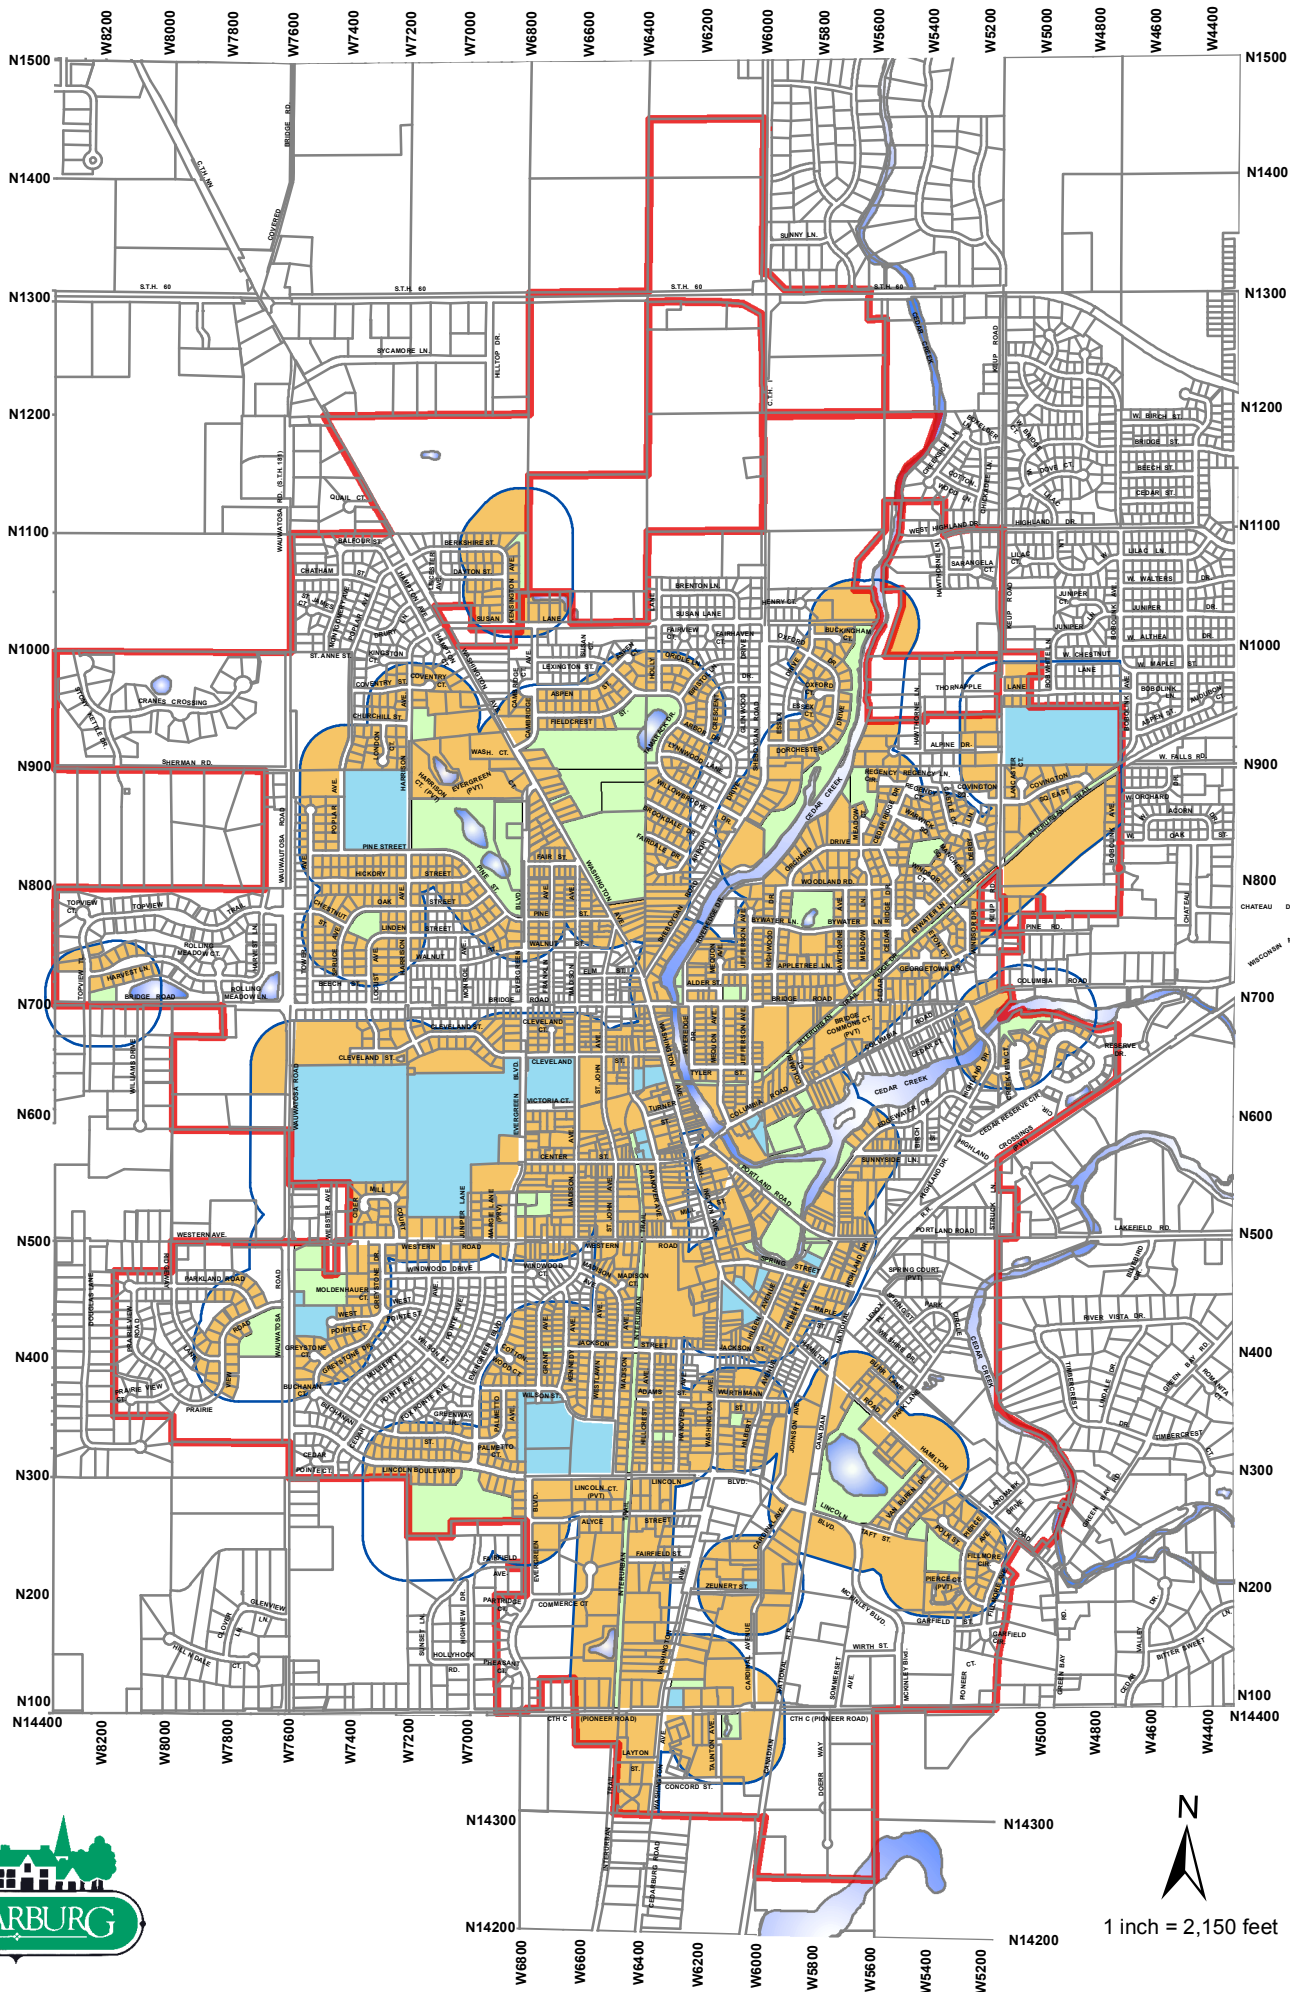

CITY OF CEDARBURG CHILD SAFETY ZONE MAP

1 inch = 2,150 feet